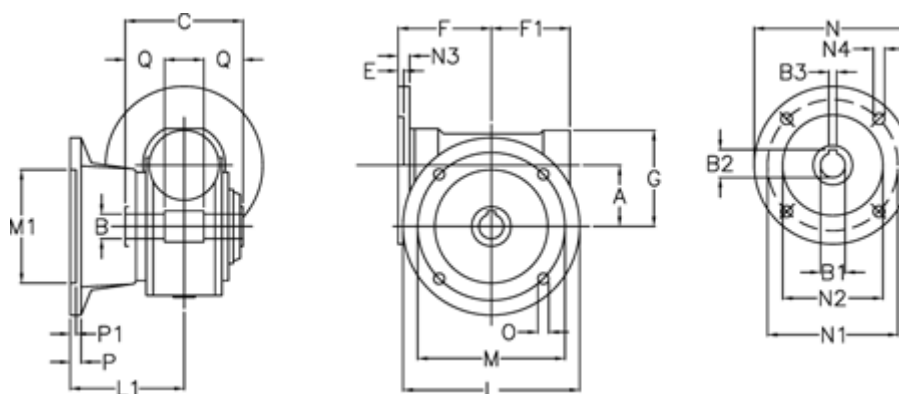

# Data Sheet

Article number: 3902150020450

Description: Worm gear  
VF 150-F1-20-132B5, without lubrication

## Measures

A	= 150	F1	= 179	N2	= 230
B	= 50 H7	G	= 218	N3	= 16
B1 E7	= 38	L	= 350	N4	= 13
B2	= 41.3	L1	= 220	O	= 18
B3 H9	= 10	M	= 290	P	= 22
C	= 175	M1	= 200	P1	= 20
E	= 2	N	= 300	Q	= 55
F	= 190	N1	= 265		